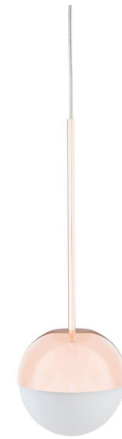

## Pallina Pendant By Fontana Arte

### Description

The Pallina Pendant is inspired by Italian theater and Broadway musicals from the 40's and 50's. The smooth frame holds a simplistic glass globe that casts warm light across your room. Note: Includes a 9.4 inch stem, as shown, that may be put on or left off during installation. Comes with a painted polycarbonate canopy.

### Specifications

COLOR . . . . . Opal  
BODY FINISH . . . . . Rose Gold  
WATTAGE . . . . . 6W  
DIMMER . . . . . Standard 120V  
DIMENSIONS . . . . . 4.7"W x 14.5"H  
BULB NOT INCLUDED . . . . . 1 x JCD/G9/6W/120V LED  
COUNTRY OF ORIGIN . . . . . Italy

### Technical Information

PRODUCT DIMENSIONS . . . . . Adjustable Cable Length: 89" - 98.4"  
LAMP COLOR . . . . . 2700K  
LUMENS/WATT . . . . . 78.33  
LUMINOUS FLUX . . . . . 470 lumens

Shown in rose gold / opal