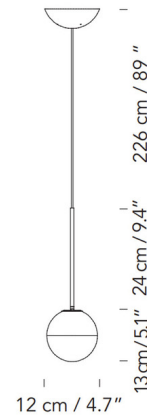

### Description

The Pallina Pendant is inspired by Italian theater and Broadway musicals from the 40's and 50's. The smooth frame holds a simplistic glass globe that casts warm light across your room. Note: Includes a 9.4 inch stem, as shown, that may be put on or left off during installation. Comes with a painted polycarbonate canopy.

### Specifications

COLOR . . . . . Opal  
BODY FINISH . . . . . Rose Gold  
WATTAGE . . . . . 6W  
DIMMER . . . . . Standard 120V  
DIMENSIONS . . . . . 4.7"W x 14.5"H  
BULB NOT INCLUDED . . . . . 1 x JCD/G9/6W/120V LED  
COUNTRY OF ORIGIN . . . . . Italy

### Technical Information

PRODUCT DIMENSIONS . . . . . Adjustable Cable Length: 89" - 98.4"  
LAMP COLOR . . . . . 2700K  
LUMENS/WATT . . . . . 78.33  
LUMINOUS FLUX . . . . . 470 lumens

Shown in rose gold / opal