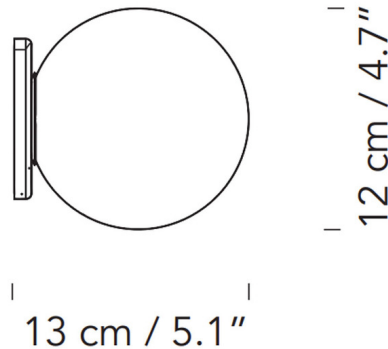

CLICK TO VIEW PRODUCT

Notes: