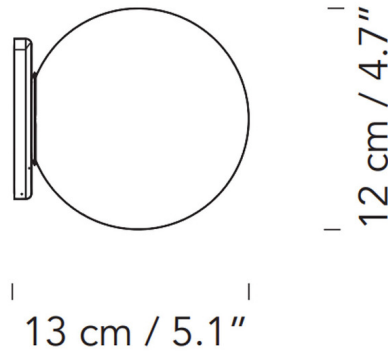

CLICK TO VIEW PRODUCT

Notes: