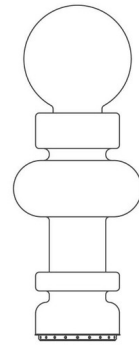

Description

The RE Floor Lamp is inspired by the beauty of chess pieces. This piece stand out in your space with the white light diffused by opalescent glass, casting warm shadows across your room. Dimmer switch is located on the cord.

Specifications

COLOR	N/A
BODY FINISH	White
WATTAGE	48W
DIMMER	Included
DIMENSIONS	13.4"W x 35"H
INTEGRATED LED MODULE	1 x LED/48W/120V LED
COUNTRY OF ORIGIN	Italy

Technical Information

COLOR RENDERING	85 CRI
LAMP COLOR	3000K
LUMENS/WATT	100.00
LUMINOUS FLUX	4800 lumens

Shown in white

89 cm/
35"

ø 34 cm/13.4"

CLICK TO VIEW PRODUCT

Notes: