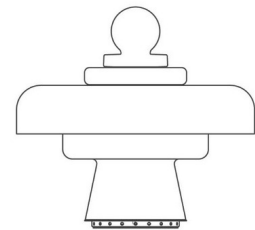

By Fontana Arte

Description

The Regina Table Lamp is inspired by the beauty of chess pieces. This piece stand out in your space with the white light diffused by opalescent glass, casting warm shadows across your room. Dimmer switch is located on the cord.

Shown in white

45 cm /
17.7"

ø 49 cm / 19.3"

Specifications

COLOR N/A
BODY FINISH White
WATTAGE 54W
DIMMER Included
DIMENSIONS 19.3"W x 17.7"H
INTEGRATED LED MODULE 1 x LED/54W/120V LED
COUNTRY OF ORIGIN Italy