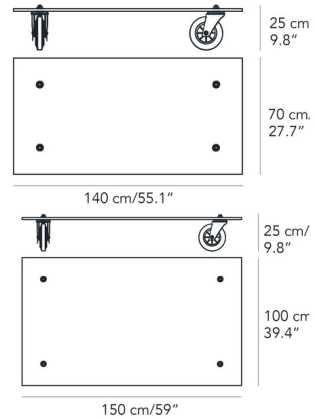

By Fontana Arte

Description

The Tavolo Con Ruote Table is inspired by an industrial trolley. The metal wheel like legs hold a rectangular sheet of beveled glass.

Shown in black / transparent

Specifications

COLOR Transparent
BODY FINISH Black
WATTAGE N/A
DIMMER N/A
DIMENSIONS 55.1"W x 9.8"H x 27.7"D
BULB N/A
COUNTRY OF ORIGIN Italy

CLICK TO VIEW PRODUCT

Notes: