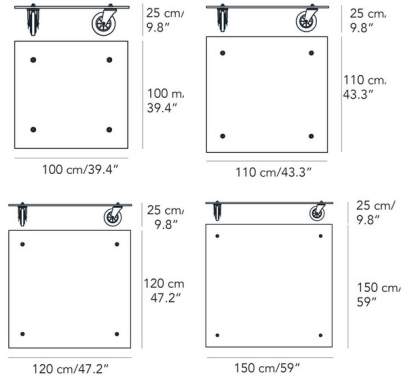

Description

The Tavolo Con Ruote Square Table is inspired by an industrial trolley. The metal wheel like legs hold a square sheet of beveled glass.

Shown in black / transparent

Specifications

COLOR Transparent
 BODY FINISH Black
 WATTAGE N/A
 DIMMER N/A
 DIMENSIONS 39.4"W x 9.8"H x 39.4"D
 BULB N/A
 COUNTRY OF ORIGIN Italy