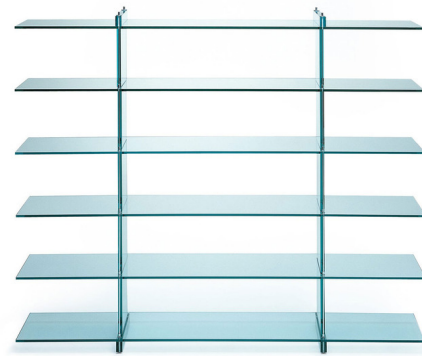

Lightology

lightology.com
866-954-4489
04-25-26

Project: _____

Company: _____

Location: _____ Fixture Type: _____

SPEC #: **FON1253924**

Approved On: _____ Approved By: _____

Teso Bookcase By Fontana Arte

Description

The Teso Bookcase brings a clean minimalism to your interior space. The laminated float-glass holds six levels of rectangular transparent glass.

Shown in transparent

Specifications

COLOR	Transparent
BODY FINISH	N/A
WATTAGE	N/A
DIMMER	N/A
DIMENSIONS	94.48"W x 78.74"H
BULB	N/A
COUNTRY OF ORIGIN	Italy