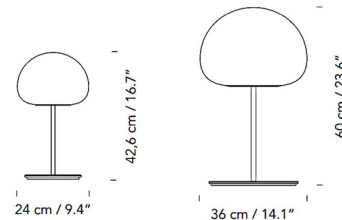

CLICK TO VIEW PRODUCT

Notes: