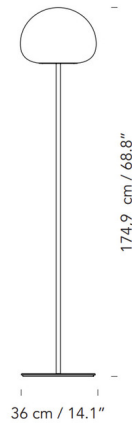

### Description

The Thea Floor Lamp brings a simplistic beauty to your interior space. The smooth galvanized metal frame holds a mushroom shaped outer diffuser with an inner blown acid etched glass diffuser. Dimmer switch is located on the cord.

### Specifications

COLOR . . . . . Clear  
BODY FINISH . . . . . Black  
WATTAGE . . . . . 11.6W  
DIMMER . . . . . Included  
DIMENSIONS . . . . . 14.1"W x 68.8"H  
INTEGRATED LED MODULE . . . . . 1 x LED/11.6W/120V LED  
COUNTRY OF ORIGIN . . . . . Italy

### Technical Information

COLOR RENDERING . . . . . 90 CRI  
LAMP COLOR . . . . . 3000K  
LUMENS/WATT . . . . . 137.59  
LUMINOUS FLUX . . . . . 1596 lumens

Shown in black / clear

CLICK TO VIEW PRODUCT

Notes: