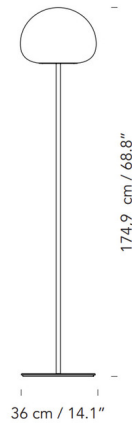

Description

The Thea Floor Lamp brings a simplistic beauty to your interior space. The smooth galvanized metal frame holds a mushroom shaped outer diffuser with an inner blown acid etched glass diffuser. Dimmer switch is located on the cord.

Specifications

COLOR	Clear
BODY FINISH	Black
WATTAGE	11.6W
DIMMER	Included
DIMENSIONS	14.1"W x 68.8"H
INTEGRATED LED MODULE	1 x LED/11.6W/120V LED
COUNTRY OF ORIGIN	Italy

Technical Information

COLOR RENDERING	90 CRI
LAMP COLOR	3000K
LUMENS/WATT	137.59
LUMINOUS FLUX	1596 lumens

Shown in black / clear

CLICK TO VIEW PRODUCT

Notes: