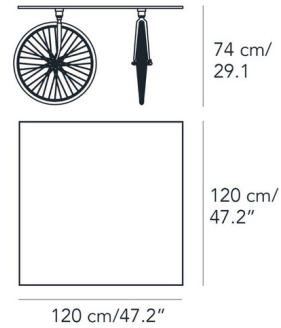

### Description

The Tour Table brings a pop of artistic culture to your interior space. The wheels of a ten-speed hold the clear glass top.

Shown in chrome / transparent

### Specifications

COLOR . . . . . Transparent  
BODY FINISH . . . . . Chrome  
WATTAGE . . . . . N/A  
DIMMER . . . . . N/A  
DIMENSIONS . . . . . 47.2"W x 29.1"H x 47.2"D  
BULB . . . . . N/A  
COUNTRY OF ORIGIN . . . . . Italy