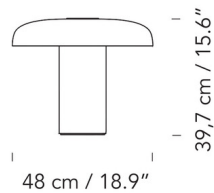

CLICK TO VIEW PRODUCT

Notes: