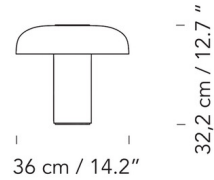

CLICK TO VIEW PRODUCT

Notes: