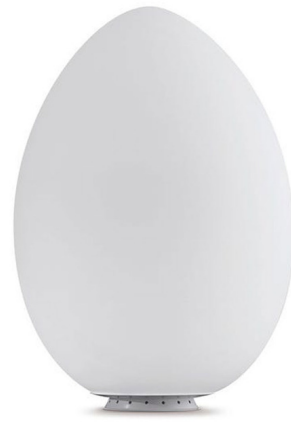

Lightology

lightology.com
866-954-4489
05-17-26

Project: _____

Company: _____

Location: _____ Fixture Type: _____

SPEC #: **FON1253938**

Approved On: _____ Approved By: _____

Uovo LED Table Lamp

By Fontana Arte

Description

The Uovo LED Table Lamp features the ever classic natural form of an egg, a timeless symbol of perfect that is inspired by the ironic idea that the shell of the egg contains a light source. Dimmer switch is located on the cord.

Specifications

| | |
|-----------------------|-----------------------|
| COLOR | N/A |
| BODY FINISH | White |
| WATTAGE | 2.2W |
| DIMMER | N/A |
| DIMENSIONS | 7.01"W x 11"H |
| INTEGRATED LED MODULE | 1 x LED/2.2W/120V LED |
| COUNTRY OF ORIGIN | Italy |

Technical Information

| | |
|---------------|------------|
| LUMENS/WATT | 113.64 |
| LUMINOUS FLUX | 250 lumens |

Shown in white

18 cm / 7.01"

28 cm / 11"

CLICK TO VIEW PRODUCT

Notes: