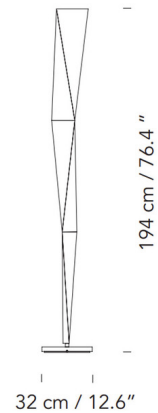

CLICK TO VIEW PRODUCT

Notes: