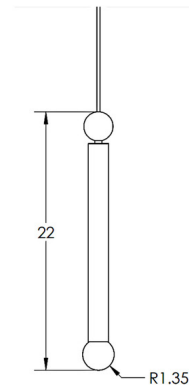

By hollis+morris

Description

The Constellation Pendant is inspired by the stars of the night sky. The metal sphere at the top of the pendant has a cylindrical wood branch that is capped by a single glass orb that casts a warm glow of light across your room. Note: Canopy is White.

Shown in black oak / black

Specifications

COLOR	Black
BODY FINISH	Black Oak
WATTAGE	3.5W
DIMMER	Standard 120V
DIMENSIONS	2.5"W x 22.25"H
BULB INCLUDED	1 x JCD/G9/3.5W/120V LED
COUNTRY OF ORIGIN	Canada

Technical Information

PRODUCT DIMENSIONS	Adjustable Cable Length: 120"
LAMP COLOR	3000K
LUMENS/WATT	128.57
LUMINOUS FLUX	450 lumens

CLICK TO VIEW PRODUCT

Notes: