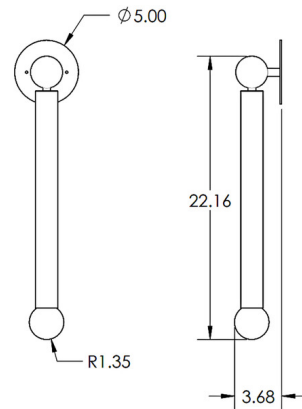

By hollis+morris

Description

The Constellation Hanging Wall Sconce is inspired by the stars of the night sky. The metal sphere of the backplate has a cylindrical wood branch that is capped by a single glass orb that casts a warm glow of light across your room.

Shown in walnut / brushed brass

Specifications

COLOR Brushed Brass
BODY FINISH Walnut
WATTAGE 3.5W
DIMMER Standard 120V
DIMENSIONS 5"W x 22.16"H x 3.68"D
BULB INCLUDED 1 x JCD/G9/3.5W/120V LED
COUNTRY OF ORIGIN Canada