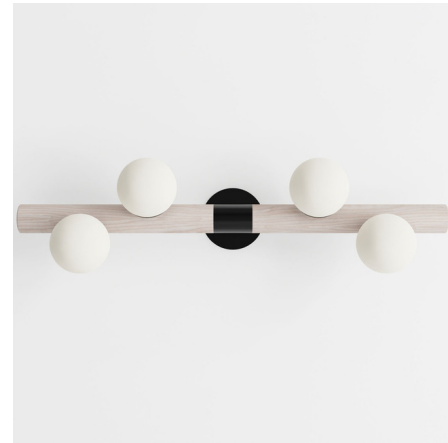

## Willow Bar Wall Sconce

By hollis+morris

### Description

The Willow Bar Wall Sconce brings a chic and intriguing design that draws inspiration from nature to your interior space. The wooden branch holds hand blown glass globes, like spring buds nestled in, waiting to fully bloom. A metal backplate completes the look. May be mounted vertically or horizontally.

Shown in white oak / black

### Specifications

COLOR	Black
BODY FINISH	White Oak
WATTAGE	32W
DIMMER	Low Voltage Electronic
DIMENSIONS	33.5"W x 8.73"H x 8.08"D
BULB INCLUDED	4 x LED/G4 (bipin)/8W/12V LED
COUNTRY OF ORIGIN	Canada