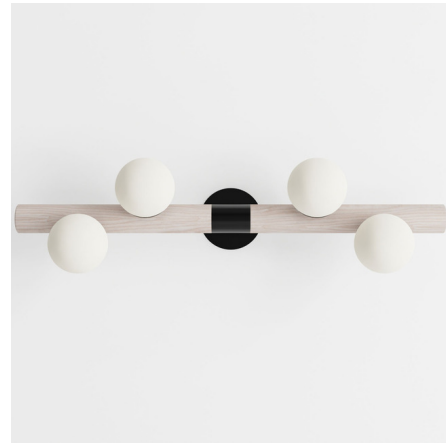

## Willow Bar Wall Sconce

By hollis+morris

### Description

The Willow Bar Wall Sconce brings a chic and intriguing design that draws inspiration from nature to your interior space. The wooden branch holds hand blown glass globes, like spring buds nestled in, waiting to fully bloom. A metal backplate completes the look. May be mounted vertically or horizontally.

Shown in white oak / black

### Specifications

COLOR . . . . . Black  
BODY FINISH . . . . . White Oak  
WATTAGE . . . . . 32W  
DIMMER . . . . . Low Voltage Electronic  
DIMENSIONS . . . . . 33.5"W x 8.73"H x 8.08"D  
BULB INCLUDED . . . . . 4 x LED/G4 (bipin)/8W/12V LED  
COUNTRY OF ORIGIN . . . . . Canada