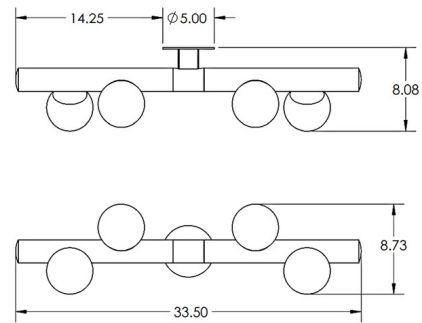

### Description

The Willow Bar Wall Sconce brings a chic and intriguing design that draws inspiration from nature to your interior space. The wooden branch holds hand blown glass globes, like spring buds nestled in, waiting to fully bloom. A metal backplate completes the look. May be mounted vertically or horizontally.

### Specifications

COLOR	Black
BODY FINISH	White Oak
WATTAGE	32W
DIMMER	Low Voltage Electronic
DIMENSIONS	33.5"W x 8.73"H x 8.08"D
BULB INCLUDED	4 x LED/G4 (bipin)/8W/12V LED
COUNTRY OF ORIGIN	Canada