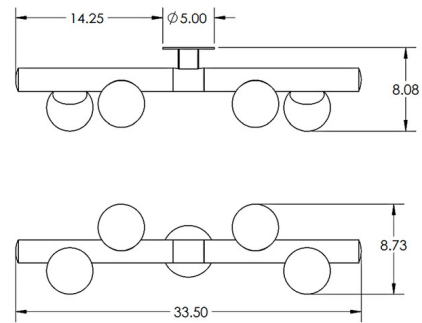

### Description

The Willow Bar Wall Sconce brings a chic and intriguing design that draws inspiration from nature to your interior space. The wooden branch holds hand blown glass globes, like spring buds nestled in, waiting to fully bloom. A metal backplate completes the look. May be mounted vertically or horizontally.

### Specifications

COLOR . . . . . Black  
BODY FINISH . . . . . White Oak  
WATTAGE . . . . . 32W  
DIMMER . . . . . Low Voltage Electronic  
DIMENSIONS . . . . . 33.5"W x 8.73"H x 8.08"D  
BULB INCLUDED . . . . . 4 x LED/G4 (bipin)/8W/12V LED  
COUNTRY OF ORIGIN . . . . . Canada