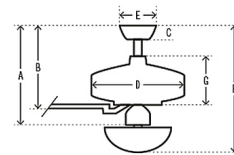

Shown in matte silver / matte silver

- A 10.45 in
- B 9.27 in
- C 0.88 in
- D 7.54 in
- E 6.2 in
- F 10.45 in
- G 6.82 in

Specifications

BLADE COLOR	Matte Silver
BODY FINISH	Matte Silver
WATTAGE	N/A
DIMMER	N/A
DIMENSIONS	44"W x 10.45"H
BULB	N/A
COUNTRY OF ORIGIN	China