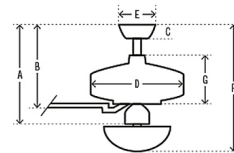

Specifications

BLADE COLOR	Bleached Alder
BODY FINISH	Matte White
WATTAGE	19.5W
DIMMER	N/A
DIMENSIONS	44"W x 13.84"H
BULB INCLUDED	3 x A15/Medium (E26)/6.5W/120V LED
COUNTRY OF ORIGIN	China

Technical Information

LAMP LIFE	15000 hours
COLOR RENDERING	80 CRI
LAMP COLOR	3000K
LUMENS/WATT	276.92
LUMINOUS FLUX	1800 lumens

Shown in matte white / bleached alder

- A 13.84 in
- B 9.12 in
- C 0.88 in
- D 8.82 in
- E 6.2 in
- F 13.84 in
- G 7.83 in