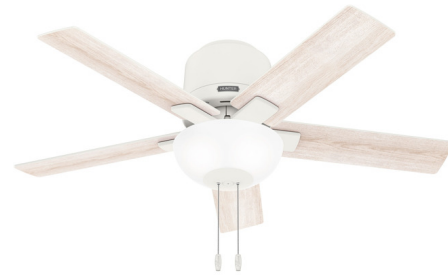

## Fitzgerald Flush Ceiling Fan with Light By Hunter Fan

### Description

Spruce up your space with the Fitzgerald Flush Ceiling Fan with Light, a casual modern style fixture designed with clean lines and a simple profile. Its 3-speed WhisperWind motor with SureSpeed Guarantee quietly delivers powerful airflow to quickly bring comfort to your space, while an integrated LED module provides energy-efficient ambient lighting. Pull chains are included for turning the fan on/off, adjusting speed, and turning the light on/off. Fan direction can be reversed using a switch in the fan. Optional accessories are sold separately.

### Specifications

BLADE COLOR	Bleached Alder
BODY FINISH	Matte White
WATTAGE	19.5W
DIMMER	N/A
DIMENSIONS	44"W x 13.84"H
BULB INCLUDED	3 x A15/Medium (E26)/6.5W/120V LED
COUNTRY OF ORIGIN	China

### Technical Information

LAMP LIFE	15000 hours
COLOR RENDERING	80 CRI
LAMP COLOR	3000K
LUMENS/WATT	276.92
LUMINOUS FLUX	1800 lumens

Shown in matte white / bleached alder

- A 13.84 in
- B 9.12 in
- C 0.88 in
- D 8.82 in
- E 6.2 in
- F 13.84 in
- G 7.83 in