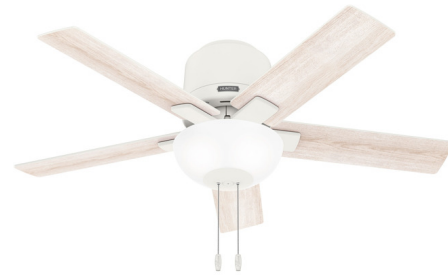

Lightology

lightology.com
866-954-4489
06-03-26

Project: _____
 Company: _____
 Location: _____ Fixture Type: _____
 SPEC #: **HUN1254083**
 Approved On: _____ Approved By: _____

Fitzgerald Flush Ceiling Fan with Light By Hunter Fan

Description

Spruce up your space with the Fitzgerald Flush Ceiling Fan with Light, a casual modern style fixture designed with clean lines and a simple profile. Its 3-speed WhisperWind motor with SureSpeed Guarantee quietly delivers powerful airflow to quickly bring comfort to your space, while an integrated LED module provides energy-efficient ambient lighting. Pull chains are included for turning the fan on/off, adjusting speed, and turning the light on/off. Fan direction can be reversed using a switch in the fan. Optional accessories are sold separately.

Specifications

BLADE COLOR	Bleached Alder
BODY FINISH	Matte White
WATTAGE	19.5W
DIMMER	N/A
DIMENSIONS	44"W x 13.84"H
BULB INCLUDED	3 x A15/Medium (E26)/6.5W/120V LED
COUNTRY OF ORIGIN	China

Technical Information

LAMP LIFE	15000 hours
COLOR RENDERING	80 CRI
LAMP COLOR	3000K
LUMENS/WATT	276.92
LUMINOUS FLUX	1800 lumens

Shown in matte white / bleached alder

- A 13.84 in
- B 9.12 in
- C 0.88 in
- D 8.82 in
- E 6.2 in
- F 13.84 in
- G 7.83 in