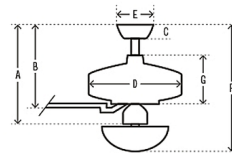

### Specifications

BLADE COLOR	Bleached Alder
BODY FINISH	Matte White
WATTAGE	19.5W
DIMMER	N/A
DIMENSIONS	44"W x 13.84"H
BULB INCLUDED	3 x A15/Medium (E26)/6.5W/120V LED
COUNTRY OF ORIGIN	China

### Technical Information

LAMP LIFE	15000 hours
COLOR RENDERING	80 CRI
LAMP COLOR	3000K
LUMENS/WATT	276.92
LUMINOUS FLUX	1800 lumens

Shown in matte white / bleached alder

- A 13.84 in
- B 9.12 in
- C 0.88 in
- D 8.82 in
- E 6.2 in
- F 13.84 in
- G 7.83 in