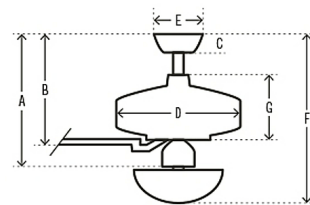

60" and 72" Fans

- A
- B 14.52 in (Low 11.52 in Angled 44.52 in)
- C 2.77 in
- D 8.5 in
- E 6.5 in
- F 15.23 in (Low 12.23 in Angled 45.23 in)
- G 7.1 in

Specifications

BLADE COLOR	Matte Silver
BODY FINISH	Matte Silver
WATTAGE	N/A
DIMMER	N/A
DIMENSIONS	60"W x 15.23"H
BULB	N/A
COUNTRY OF ORIGIN	China