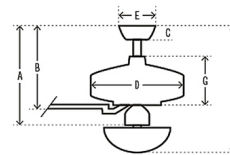

### Specifications

BLADE COLOR	Matte Black
BODY FINISH	Matte Black
WATTAGE	13.5W
DIMMER	N/A
DIMENSIONS	52"W x 18.37"H
BULB INCLUDED	3 x A15/Medium (E26)/4.5W/120V LED
COUNTRY OF ORIGIN	China

### Technical Information

LAMP LIFE	15000 hours
COLOR RENDERING	80 CRI
LAMP COLOR	3000K
LUMENS/WATT	313.33
LUMINOUS FLUX	1410 lumens

Shown in matte black / matte black

- A 18.37 in (Low 16.37 in Angled 50.37 in)
- B 10.56 in (Low 8.56 in Angled 42.56 in)
- C 2.75 in
- D 8.8 in
- E 6.5 in
- F 18.37 in (Low 16.37 in Angled 50.37 in)
- G 4.81 in