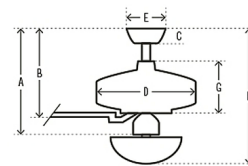

44" Fan

52" Fan