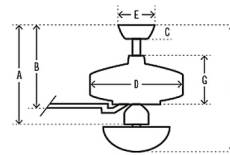

A 12.76 in (Low 11.76 in Angled 45.76 in)
B 10.2 in (Low 9.2 in Angled 43.2 in)
C 2.75 in
D 10.91 in
E 6.5 in
F 12.76 in (Low 11.76 in Angled 45.76 in)
G 6.43 in