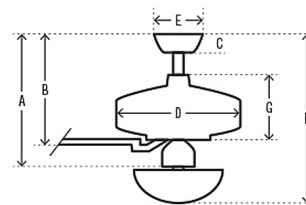

### Specifications

BLADE COLOR	Golden Maple
BODY FINISH	Noble Bronze
WATTAGE	24W
DIMMER	Included
DIMENSIONS	60"W x 14.12"H
INTEGRATED LED MODULE	1 x LED/24W/120V LED
COUNTRY OF ORIGIN	China

### Technical Information

LAMP LIFE	46000 hours
COLOR RENDERING	90 CRI
LAMP COLOR	3000K
LUMENS/WATT	83.33
LUMINOUS FLUX	2000 lumens

Shown in noble bronze / golden maple

60" and 72" Fans

- A 14.12 in (Low 13.12 in Angled 47.12 in)
- B 11.48 in (Low 10.48 in Angled 44.48 in)
- C 2.77 in
- D 9.38 in
- E 6.5 in
- F 14.12 in (Low 13.12 in Angled 47.12 in)
- G 5.97 in