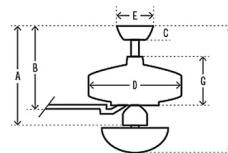

Specifications

BLADE COLOR Matte White
 BODY FINISH Matte White
 WATTAGE 18W
 DIMMER Included
 DIMENSIONS 44"W x 15.14"H
 BULB INCLUDED 2 x A19/Medium (E26)/9W/120V LED
 COUNTRY OF ORIGIN China

Technical Information

LAMP LIFE 15000 hours
 COLOR RENDERING 80 CRI
 LAMP COLOR 3000K
 LUMENS/WATT 177.78
 LUMINOUS FLUX 1600 lumens

Shown in matte white / matte white

A 15.14 in (Low 14.14 in Angled 48.14 in)
 B 10.97 in (Low 9.97 in Angled 43.97 in)
 C 2.73 in
 D 9.09 in
 E 6.5 in
 F 15.14 in (Low 14.14 in Angled 48.14 in)
 G 6.19 in