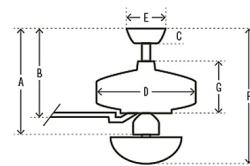

Shown in matte black / matte black

44" Fan

A 10.09 in (Low 8.09 in Angled 42.09 in)
B 8.08 in (Low 6.08 in Angled 40.05 in)
C 2.75 in
D 8.74 in
E 6.5 in
F
G 5.94 in

52" Fan

A 12.09 in (Angled 46.09 in)
B 10.08 in (Angled 44.08 in)
C 2.75 in
D 8.74 in
E 6.5 in
F 12.09 in (Angled 46.09 in)
G 5.95 in

Specifications

| | |
|-------------------|----------------|
| BLADE COLOR | Matte Black |
| BODY FINISH | Matte Black |
| WATTAGE | N/A |
| DIMMER | N/A |
| DIMENSIONS | 44"W x 10.09"H |
| BULB | N/A |
| COUNTRY OF ORIGIN | China |