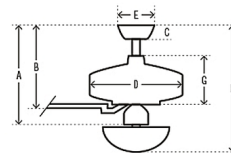

Specifications

BLADE COLOR Light Gray Oak / Warm Grey Oak
BODY FINISH Matte Silver
WATTAGE 21W
DIMMER Included
DIMENSIONS 52"W x 18.67"H
BULB INCLUDED 3 x A15/Medium (E26)/7W/120V LED
COUNTRY OF ORIGIN China

Technical Information

LAMP LIFE 8000 hours
COLOR RENDERING 80 CRI
LAMP COLOR 3000K
LUMENS/WATT 257.14
LUMINOUS FLUX 1800 lumens

Shown in matte silver / light gray oak / warm grey oak

A 13.3 in (Low 12.3 in Angled 46.3 in)
B 11.62 in (Low 10.62 in Angled 44.62 in)
C 2.75 in
D 11.38 in
E 6.49 in
F 18.67 in (Low 17.67 in Angled 51.67 in)
G 5.02 in