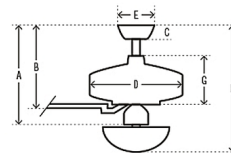

Specifications

BLADE COLOR Bleached Grey Pine / Natural Wood
 BODY FINISH Brushed Nickel
 WATTAGE 21W
 DIMMER Included
 DIMENSIONS 52"W x 18.67"H
 BULB INCLUDED 3 x A15/Medium (E26)/7W/120V LED
 COUNTRY OF ORIGIN China

Technical Information

LAMP LIFE 8000 hours
 COLOR RENDERING 80 CRI
 LAMP COLOR 3000K
 LUMENS/WATT 257.14
 LUMINOUS FLUX 1800 lumens

Shown in brushed nickel / bleached grey pine / natural wood

A 13.3 in (Low 12.3 in Angled 46.3 in)
 B 11.62 in (Low 10.62 in Angled 44.62 in)
 C 2.75 in
 D 11.38 in
 E 6.49 in
 F 18.67 in (Low 17.67 in Angled 51.67 in)
 G 5.02 in