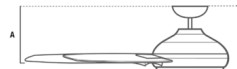

Specifications

BLADE COLOR	Dark Gray Oak
BODY FINISH	Matte Black
WATTAGE	N/A
DIMMER	N/A
DIMENSIONS	52"W x 12.02"H
BULB	N/A
COUNTRY OF ORIGIN	China

Shown in matte black / dark gray oak

- A 12.02 in (Low 12.02 in Angled 44.02 in)
- B 9.43 in (Low 9.43 in Angled 41.43 in)
- C 2.75 in
- D 6.1 in
- E 6.5 in
- F 12.02 in (Low 12.02 in Angled 44.02 in)
- G 4.11 in

Standard: <small>3in downrod included</small>	Standard: <small>4in downrod included</small>	Angled: <small>3in downrod not included</small>
A: 9.43 B: 11.02	A: 10.43 B: 12.02	A: 41.43 B: 44.02

CLICK TO VIEW PRODUCT