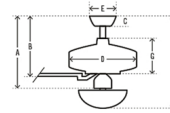

Specifications

BLADE COLOR	Dark Gray Oak
BODY FINISH	Matte Black
WATTAGE	N/A
DIMMER	N/A
DIMENSIONS	52"W x 12.02"H
BULB	N/A
COUNTRY OF ORIGIN	China

Shown in matte black / dark gray oak

- A 12.02 in (Low 12.02 in Angled 44.02 in)
- B 9.43 in (Low 9.43 in Angled 41.43 in)
- C 2.75 in
- D 6.1 in
- E 6.5 in
- F 12.02 in (Low 12.02 in Angled 44.02 in)
- G 4.11 in

Standard: <small>3in downrod included</small>	Standard: <small>4in downrod included</small>	Angled: <small>3in downrod not included</small>
A: 9.43 B: 11.02	A: 10.43 B: 12.02	A: 41.43 B: 44.02

CLICK TO VIEW PRODUCT