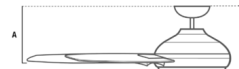

Standard: 3in downrod included	Standard: 6in downrod included	Angled: 3in downrod not included
A: 9.43 B: 11.02	A: 10.43 B: 12.02	A: 41.43 B: 44.02