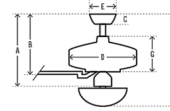

Shown in noble bronze / golden maple

Standard: 3in downrod included	Standard: 6in downrod included	Angled: 3in downrod not included
A: 9.43 B: 11.02	A: 10.43 B: 12.02	A: 41.43 B: 44.02