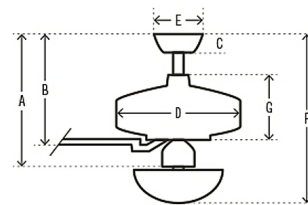

44" and 52" Fans

A 18.65 in (Low 18.65 in Angled 51.65 in)
B 10.83 in (Low 10.83 in Angled 43.83 in)
C 2.75 in
D 9.37 in
E 6.49 in
F 18.65 in (Low 18.65 in Angled 51.65 in)
G 7.15 in