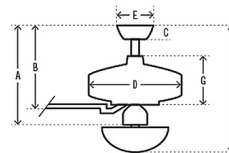

### Specifications

BLADE COLOR . . . . . Light Oak  
 BODY FINISH . . . . . Matte White  
 WATTAGE . . . . . 18.8W  
 DIMMER . . . . . Included  
 DIMENSIONS . . . . . 52"W x 19.89"H  
 BULB INCLUDED . . . . . 4 x A15/Medium (E26)/4.7W/120V LED  
 COUNTRY OF ORIGIN . . . . . China

- A 19.89 in (Angled 52.89 in)
- B 11.44 in (Angled 44.44 in)
- C 2.73 in
- D 8.8 in
- E 6.79 in
- F 19.89 in (Angled 52.89 in)
- G 4.81 in

CLICK TO VIEW PRODUCT

Notes: