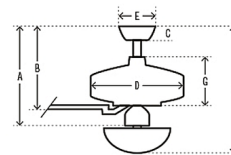

Specifications

BLADE COLOR	Natural Oak / Golden Maple
BODY FINISH	Noble Bronze
WATTAGE	19.5W
DIMMER	N/A
DIMENSIONS	44"W x 18.2"H
BULB INCLUDED	3 x A15/Medium (E26)/6.5W/120V LED
COUNTRY OF ORIGIN	China

Technical Information

LAMP LIFE	15000 hours
COLOR RENDERING	80 CRI
LAMP COLOR	3000K
LUMENS/WATT	276.92
LUMINOUS FLUX	1800 lumens

Shown in noble bronze / natural oak / golden maple

- A 18.2 in (Angled 51.2 in)
- B 11.03 in (Angled 44.03 in)
- C 2.75 in
- D 10.84 in
- E 6.49 in
- F 18.2 in (Angled 51.2 in)
- G 4.58 in