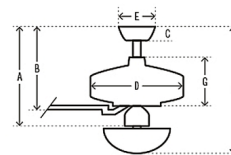

### Specifications

BLADE COLOR . . . . . Fresh White  
 BODY FINISH . . . . . Fresh White  
 WATTAGE . . . . . 9W  
 DIMMER . . . . . Included  
 DIMENSIONS . . . . . 60"W x 14.56"H  
 BULB INCLUDED . . . . . 1 x A19/Medium (E26)/9W/120V LED  
 COUNTRY OF ORIGIN . . . . . China

A 14.56 in (Low 13.56 in Angled 46.56 in)  
 B 10.94 in (Low 9.94 in Angled 42.94 in)  
 C 2.76 in  
 D 9.32 in  
 E 6.75 in  
 F 14.56 in (Low 13.56 in Angled 46.56 in)  
 G 6.27 in

CLICK TO VIEW PRODUCT