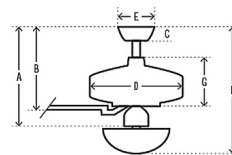

A 14.92 in
B 8.71 in
C
D 12.19 in
E 9.54 in
F 14.92 in
G 6.28 in