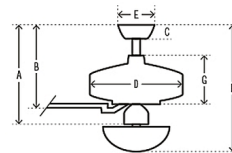

A 14.92 in
B 8.71 in
C
D 12.19 in
E 9.54 in
F 14.92 in
G 6.28 in