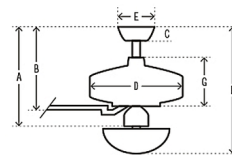

- A 14.92 in
- B 8.71 in
- C
- D 12.19 in
- E 9.54 in
- F 14.92 in
- G 6.28 in