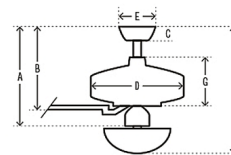

Specifications

BLADE COLOR	Natural Oak / Golden Maple
BODY FINISH	Matte Black
WATTAGE	13.5W
DIMMER	N/A
DIMENSIONS	52"W x 18.01"H
BULB INCLUDED	3 x A15/Medium (E26)/4.5W/120V LED
COUNTRY OF ORIGIN	China

Technical Information

LAMP LIFE	15000 hours
COLOR RENDERING	80 CRI
LAMP COLOR	3000K
LUMENS/WATT	313.33
LUMINOUS FLUX	1410 lumens

Notes:

Shown in matte black / natural oak / golden maple

- A 18.01 in (Low 17.01 in Angled 51.01 in)
- B 11.78 in (Low 10.78 in Angled 44.78 in)
- C 2.75 in
- D 12.07 in
- E 6.49 in
- F 18.01 in (Low 17.01 in Angled 51.01 in)
- G 4.59 in