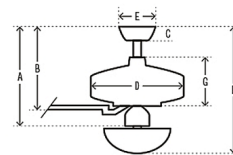

### Specifications

BLADE COLOR	Natural Oak / Golden Maple
BODY FINISH	Matte Black
WATTAGE	13.5W
DIMMER	N/A
DIMENSIONS	52"W x 18.01"H
BULB INCLUDED	3 x A15/Medium (E26)/4.5W/120V LED
COUNTRY OF ORIGIN	China

### Technical Information

LAMP LIFE	15000 hours
COLOR RENDERING	80 CRI
LAMP COLOR	3000K
LUMENS/WATT	313.33
LUMINOUS FLUX	1410 lumens

Notes:

Shown in matte black / natural oak / golden maple

- A 18.01 in (Low 17.01 in Angled 51.01 in)
- B 11.78 in (Low 10.78 in Angled 44.78 in)
- C 2.75 in
- D 12.07 in
- E 6.49 in
- F 18.01 in (Low 17.01 in Angled 51.01 in)
- G 4.59 in