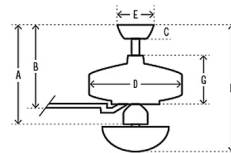

Specifications

BLADE COLOR	Barn Wood Tone
BODY FINISH	Noble Bronze
WATTAGE	27W
DIMMER	N/A
DIMENSIONS	60"W x 17.78"H
BULB INCLUDED	3 x A19/Medium (E26)/9W/120V LED
COUNTRY OF ORIGIN	China

Technical Information

LAMP LIFE	15000 hours
COLOR RENDERING	80 CRI
LAMP COLOR	3000K
LUMENS/WATT	266.67
LUMINOUS FLUX	2400 lumens

Shown in noble bronze / barn wood tone

- A 12.39 in (Low 11.39 in Angled 45.39 in)
- B 11.84 in (Low 10.84 in Angled 44.84 in)
- C 2.75 in
- D 12.07 in
- E 6.5 in
- F 17.78 in (Low 16.78 in Angled 50.78 in)
- G 4.59 in