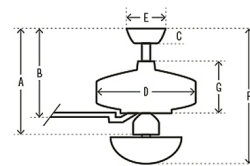

44" Fan

A 19.02 in
B 11.72 in (Low 11.72 in)
C 2.74 in
D 8.84 in
E 6.79 in
F 19.02 in
G 4.8 in

52" Fan