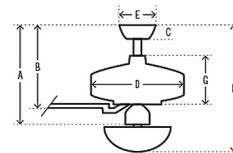

Specifications

BLADE COLOR	Porcelain White
BODY FINISH	Porcelain White
WATTAGE	18W
DIMMER	Included
DIMENSIONS	60"W x 12.22"H
INTEGRATED LED MODULE	1 x LED/18W/120V LED
COUNTRY OF ORIGIN	China

Technical Information

LAMP LIFE	46000 hours
COLOR RENDERING	90 CRI
LAMP COLOR	3000K
LUMENS/WATT	84.44
LUMINOUS FLUX	1520 lumens

Shown in porcelain white / porcelain white

- A 12.22 in (Angled 46.22 in)
- B 11.36 in (Angled 45.36 in)
- C 2.75 in
- D 12.62 in
- E 6.49 in
- F 12.22 in (Angled 46.22 in)
- G 7.6 in