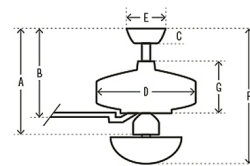

44" Fan

52" Fan