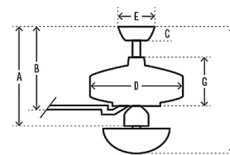

Specifications

BLADE COLOR Bleached Grey Pine / Greyed Walnut
 BODY FINISH Noble Bronze
 WATTAGE 21W
 DIMMER N/A
 DIMENSIONS 52"W x 20"H
 BULB INCLUDED 3 x A15/Medium (E26)/7W/120V LED
 COUNTRY OF ORIGIN China

Technical Information

LAMP LIFE 15000 hours
 COLOR RENDERING 80 CRI
 LAMP COLOR 3000K
 LUMENS/WATT 257.14
 LUMINOUS FLUX 1800 lumens

Shown in noble bronze / bleached grey pine / greyed walnut

A 2 (Low 2 Angled 52.5 in)
 B 12.78 in (Low 12.78 in Angled 45.28 in)
 C 2.74 in
 D 11.38 in
 E 6.79 in
 F 2 (Low 2 Angled 52.5 in)
 G 5.02 in