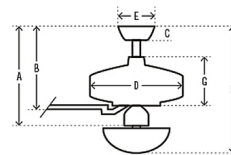

Specifications

BLADE COLOR Matte White
 BODY FINISH Matte White
 WATTAGE 18W
 DIMMER Included
 DIMENSIONS 52"W x 14.68"H
 INTEGRATED LED MODULE 1 x LED/18W/120V LED
 COUNTRY OF ORIGIN China

Technical Information

LAMP COLOR 3000K
 LUMENS/WATT 84.44
 LUMINOUS FLUX 1520 lumens

Shown in matte white / matte white

A 14.68 in (Low 14.68 in Angled 46.68 in)
 B 11.16 in (Low 11.16 in Angled 43.16 in)
 C 2.76 in
 D 9.7 in
 E 6.75 in
 F 14.68 in (Low 14.68 in Angled 46.68 in)
 G 3.83 in