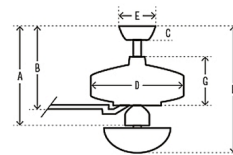

Specifications

BLADE COLOR	Fresh White
BODY FINISH	Fresh White
WATTAGE	N/A
DIMMER	N/A
DIMENSIONS	52"W x 12.15"H
BULB	N/A
COUNTRY OF ORIGIN	China

Shown in fresh white / fresh white

- A 12.15 in (Low 10.15 in Angled 44.15 in)
- B 11.63 in (Low 9.63 in Angled 43.63 in)
- C 2.75 in
- D 6.77 in
- E 6.5 in
- F 12.15 in (Low 10.15 in Angled 44.15 in)
- G 2.42 in