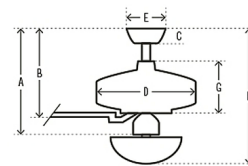

60" Fan

A 15.82 in (Angled 48.82 in)
B 11.7 in (Angled 44.72 in)
C 2.75 in
D 1
E 6.5 in
F 15.82 in (Angled 48.8 in)
G 5.32 in

72" Fan

A 15.82 in (Angled 48.82 in)
B 11.7 in (Angled 44.7 in)
C 2.75 in
D 1
E 6.5 in
F 15.82 in (Angled 48.82 in)
G 5.32 in