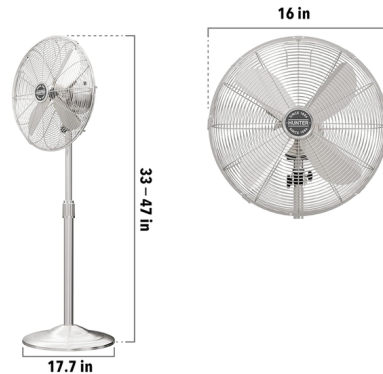

Description

Add a retro feel to your space with the Classic S16 Standing Floor Fan. This stylish pedestal fan with 3 speeds, oscillation, and simple controls behind the fan head makes cooling your space a breeze. The height is adjustable, and the head tilt can be adjusted to aim the airflow. A non-slip base protects your floor and prevents sliding, and a convenient easy-carry handle lets you easily relocate the fan or store it away when not needed.

Specifications

BLADE COLOR	N/A
BODY FINISH	Brushed Nickel
WATTAGE	N/A
DIMMER	N/A
DIMENSIONS	16"W x 33"H
BULB	N/A
COUNTRY OF ORIGIN	China

Shown in brushed nickel

CLICK TO VIEW PRODUCT

Notes: