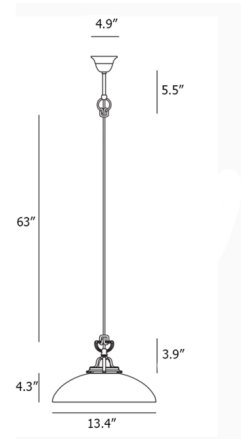

Description

The Country Pendant combines the tradition of Italian Murano glass with a contemporary farmhouse aesthetic. A hand-blown glass shade gently diffuses the emitted light while a brass finish adds a wonderful contrast to the whole design. Includes canopy for US installation.

Shown in antique brass / white

Specifications

COLOR	White
BODY FINISH	Antique Brass
WATTAGE	15W
DIMMER	Standard 120V
DIMENSIONS	13.38"W x 4.33"H
BULB NOT INCLUDED	1 x A19/Medium (E26)/15W/120V LED
COUNTRY OF ORIGIN	Italy