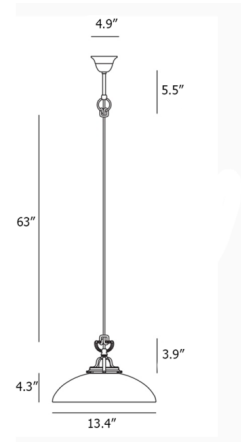

### Specifications

COLOR	White
BODY FINISH	Antique Brass
WATTAGE	15W
DIMMER	Standard 120V
DIMENSIONS	13.38"W x 4.33"H
BULB NOT INCLUDED	1 x A19/Medium (E26)/15W/120V LED
COUNTRY OF ORIGIN	Italy

CLICK TO VIEW PRODUCT