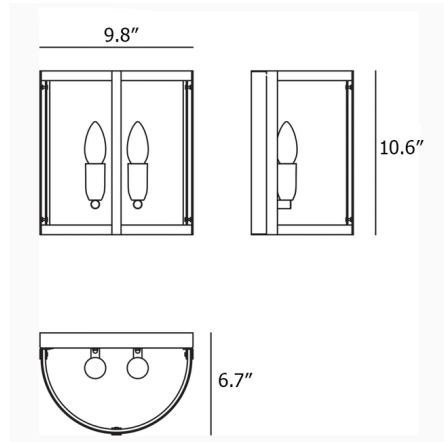

Description

The London Cylinder Wall Sconce brings an international style that seamlessly blends traditional design with a modern farmhouse appeal. Constructed of iron and finished with clear panes of glass, the London instantly adds a soft and charming atmosphere to your interior.

Shown in iron / clear

Specifications

COLOR	Clear
BODY FINISH	Iron
WATTAGE	20W
DIMMER	Standard 120V
DIMENSIONS	9.84"W x 10.62"H x 6.69"D
BULB NOT INCLUDED	2 x B10/Candelabra (E12)/10W/120V LED
COUNTRY OF ORIGIN	Italy