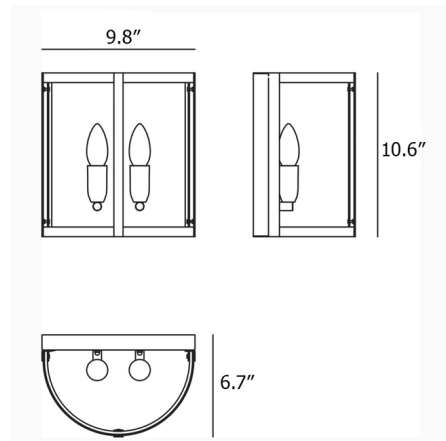

Description

The London Cylinder Wall Sconce brings an international style that seamlessly blends traditional design with a modern farmhouse appeal. Constructed of iron and finished with clear panes of glass, the London instantly adds a soft and charming atmosphere to your interior.

Shown in iron / clear

Specifications

COLOR Clear
BODY FINISH Iron
WATTAGE 20W
DIMMER Standard 120V
DIMENSIONS 9.84"W x 10.62"H x 6.69"D
BULB NOT INCLUDED 2 x B10/Candelabra (E12)/10W/120V LED
COUNTRY OF ORIGIN Italy