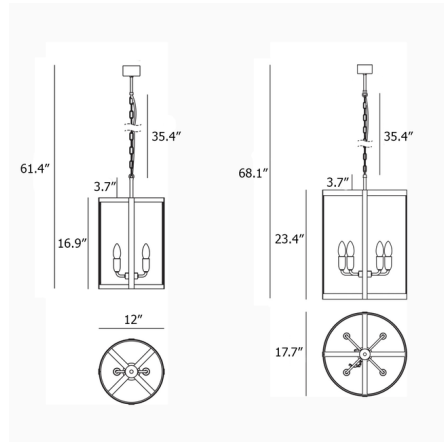

### Description

The London Cylinder Pendant brings an international style that seamlessly blends traditional design with a modern farmhouse appeal. Constructed of iron and finished with clear panes of glass, the London instantly adds a soft and charming atmosphere to your interior. Includes canopy for US installation.

### Specifications

COLOR	Clear
BODY FINISH	Iron
WATTAGE	40W
DIMMER	Standard 120V
DIMENSIONS	17.71"W x 23.42"H
BULB NOT INCLUDED	4 x B10/Candelabra (E12)/10W/120V LED
COUNTRY OF ORIGIN	Italy

CLICK TO VIEW PRODUCT