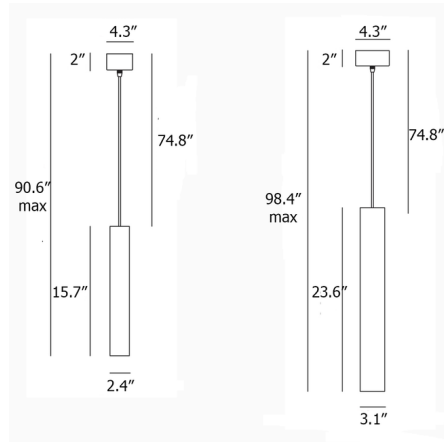

Description

The Girasoli Pendant has a minimalist design that has been inspired by simple geometric shapes. A cylinder with a primordial essence that's been forged of brass or iron gives the pendant clean lines that highlight the purity of the material. Perfect for an industrial loft. Includes canopy for US installation.

Shown in antique brass

Specifications

COLOR	N/A
BODY FINISH	Antique Brass
WATTAGE	6.5W
DIMMER	Standard 120V
DIMENSIONS	2.36"W x 15.74"H
BULB NOT INCLUDED	1 x MR16/GU10/6.5W/120V LED
COUNTRY OF ORIGIN	Italy