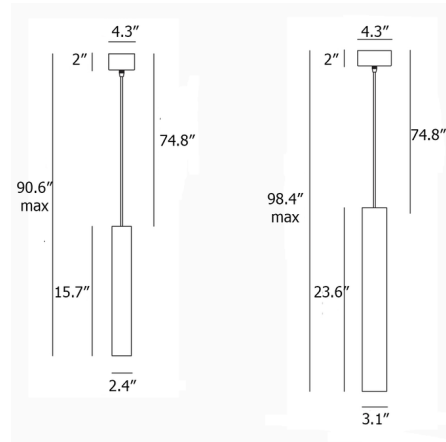

Description

The Girasoli Pendant has a minimalist design that has been inspired by simple geometric shapes. A cylinder with a primordial essence that's been forged of brass or iron gives the pendant clean lines that highlight the purity of the material. Perfect for an industrial loft. Includes canopy for US installation.

Shown in antique brass

Specifications

COLOR	N/A
BODY FINISH	Antique Brass
WATTAGE	6.5W
DIMMER	Standard 120V
DIMENSIONS	2.36"W x 15.74"H
BULB NOT INCLUDED	1 x MR16/GU10/6.5W/120V LED
COUNTRY OF ORIGIN	Italy