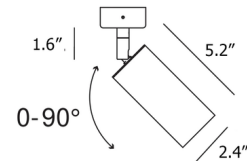

By Il Fanale

Description

The Girasoli Spotlight has a minimalist design that has been inspired by simple geometric shapes. A cylinder with a primordial essence that's been forged of brass or iron give the light clean lines that highlight the purity of the material. Girasoli's functional design allows it to be rotated 360 degrees and angled up to 90 degrees to direct light precisely where it is needed. Includes canopy for US installation.

Shown in natural brass

Specifications

COLOR	N/A
BODY FINISH	Natural Brass
WATTAGE	6.5W
DIMMER	Low Voltage Electronic
DIMENSIONS	2.36"W x 5.19"H
BULB NOT INCLUDED	1 x PAR16/Medium (E26)/6.5W/120V LED
COUNTRY OF ORIGIN	Italy